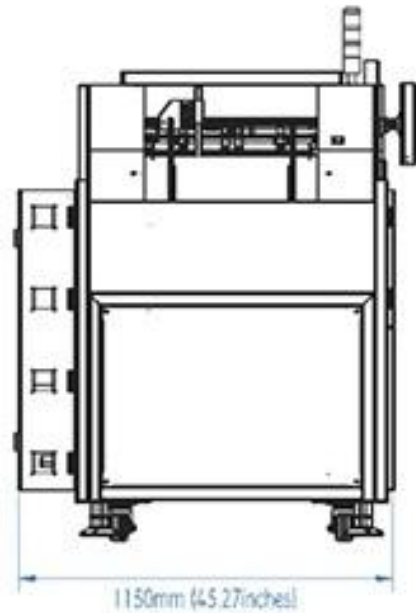

Product Technical Specification

**LF 1000 All-In Max**  
**Layflat Binding**

V.PT722.0.1

## LF 1000 All-In Max

## FLOOR DIMENSION

# TECHNICAL SPECIFICATION

|  |   |
|--|---|
| <b>MACHINE DIMENSION</b>               | <b>3050 x 1150 x 1420 ( mm )</b>          |
| <b>POWER SUPPLY</b>                    | <b>220V AC ( 50 Hz )</b>                  |
| <b>POWER CONSUMPTION</b>               | <b>2000 WATTS</b>                         |
| <b>SPEED</b>                           | <b>1000 CYCLES / HOUR</b>                 |
| <b>BOOK BLOCK HEIGHT</b>               | <b>152 mm x 508 mm   6" x 20" (INCH)</b>  |
| <b>BOOK BLOCK WIDTH (OPEN)</b>         | <b>305 mm x 1016mm   12" x 40" (INCH)</b> |
| <b>MAXIMUM THICKNESS OF BOOK BLOCK</b> | <b>50 mm</b>                              |
| <b>GLUE</b>                            | <b>HOT MELT</b>                           |
| <b>CARDBOARD</b>                       | <b>WITH OR WITHOUT</b>                    |
| <b>THICKNESS OF CARDBOARD</b>          | <b>0.35 mm - 1 mm</b>                     |
| <b>THICKNESS OF PAPER</b>              | <b>0.15 mm – 0.3 mm</b>                   |
| <b>AIR COMPRESSOR</b>                  | <b>0.6 – 0.7 mpa, &gt; 180L/min</b>       |