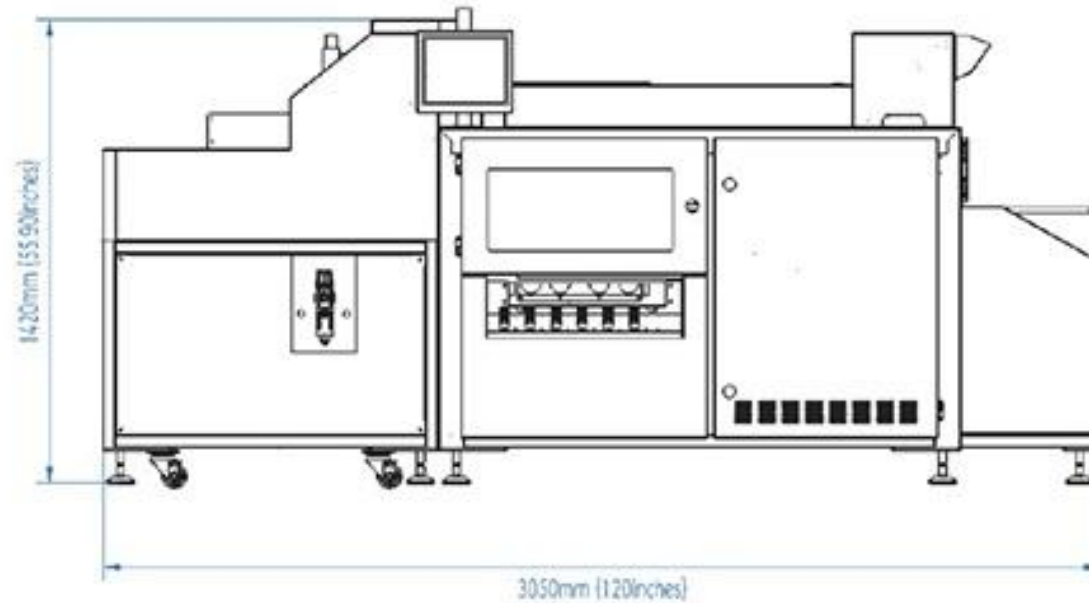

Product Technical Specification

**LF 1000 All-In Max**  
**Layflat Binding**

V.PT722.0.1

## LF 1000 All-In Max

## FLOOR DIMENSION

# TECHNICAL SPECIFICATION

|  |   |
|--|---|
| <b>MACHINE DIMENSION</b>               | <b>3050 x 1150 x 1420 ( mm )</b>          |
| <b>POWER SUPPLY</b>                    | <b>220V AC ( 50 Hz )</b>                  |
| <b>POWER CONSUMPTION</b>               | <b>2000 WATTS</b>                         |
| <b>SPEED</b>                           | <b>1000 CYCLES / HOUR</b>                 |
| <b>BOOK BLOCK HEIGHT</b>               | <b>152 mm x 508 mm   6" x 20" (INCH)</b>  |
| <b>BOOK BLOCK WIDTH (OPEN)</b>         | <b>305 mm x 1016mm   12" x 40" (INCH)</b> |
| <b>MAXIMUM THICKNESS OF BOOK BLOCK</b> | <b>50 mm</b>                              |
| <b>GLUE</b>                            | <b>HOT MELT</b>                           |
| <b>CARDBOARD</b>                       | <b>WITH OR WITHOUT</b>                    |
| <b>THICKNESS OF CARDBOARD</b>          | <b>0.35 mm - 1 mm</b>                     |
| <b>THICKNESS OF PAPER</b>              | <b>0.15 mm – 0.3 mm</b>                   |
| <b>AIR COMPRESSOR</b>                  | <b>0.6 – 0.7 mpa, &gt; 180L/min</b>       |